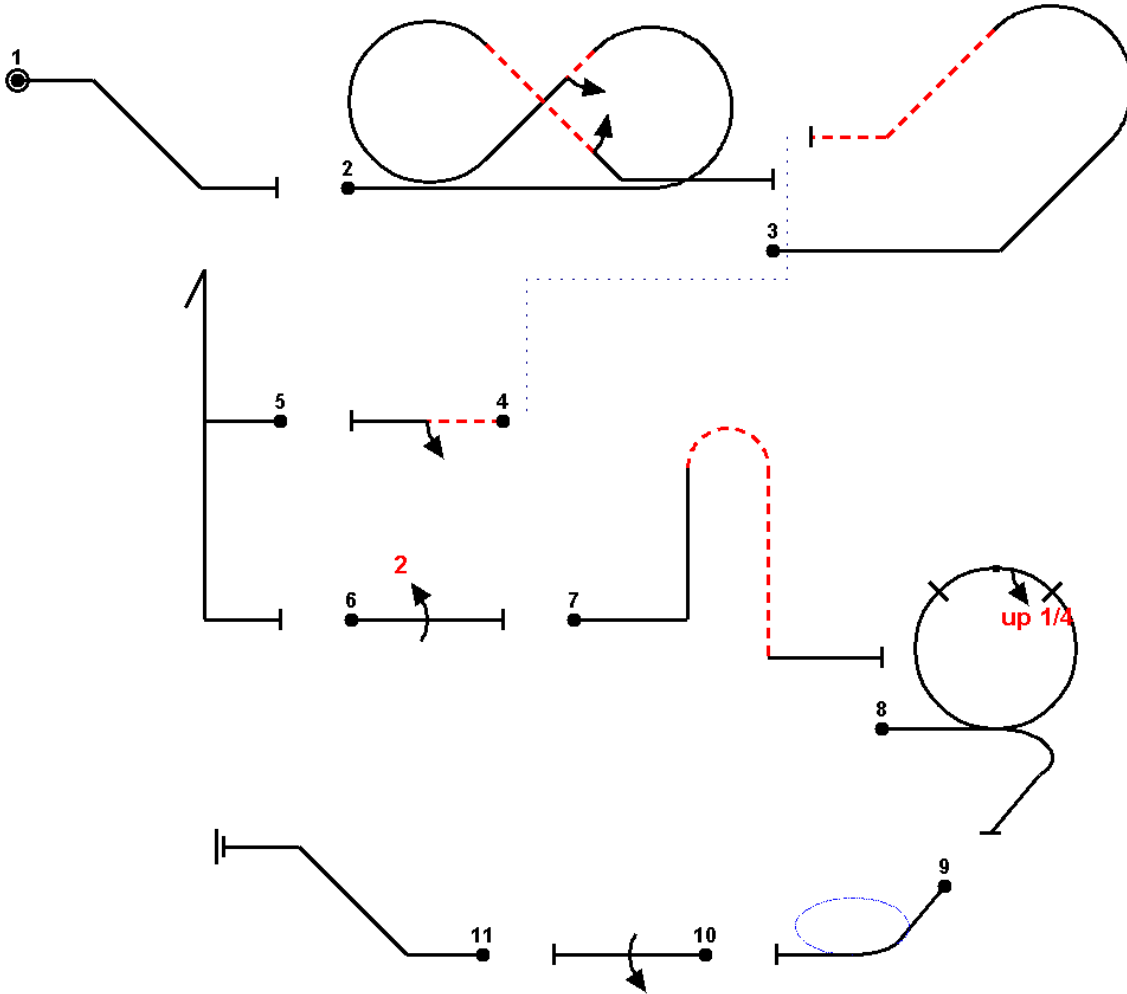

Pilot ID #	Known	Sportsman	Flight #
------------	-------	-----------	----------

Total K = 145 (3k@9,31k@2)

Olan v5.8 © M. Golan http://www.aerobatics.org.il/olan

No Verification information available for this sequence type: civa.sportsman.known.gli

id 2cc2 db- -2 h 22 pb oj j 1 d

D:\Marius\Kunstflug\SC2009\Bekannte_Einsteiger.seq